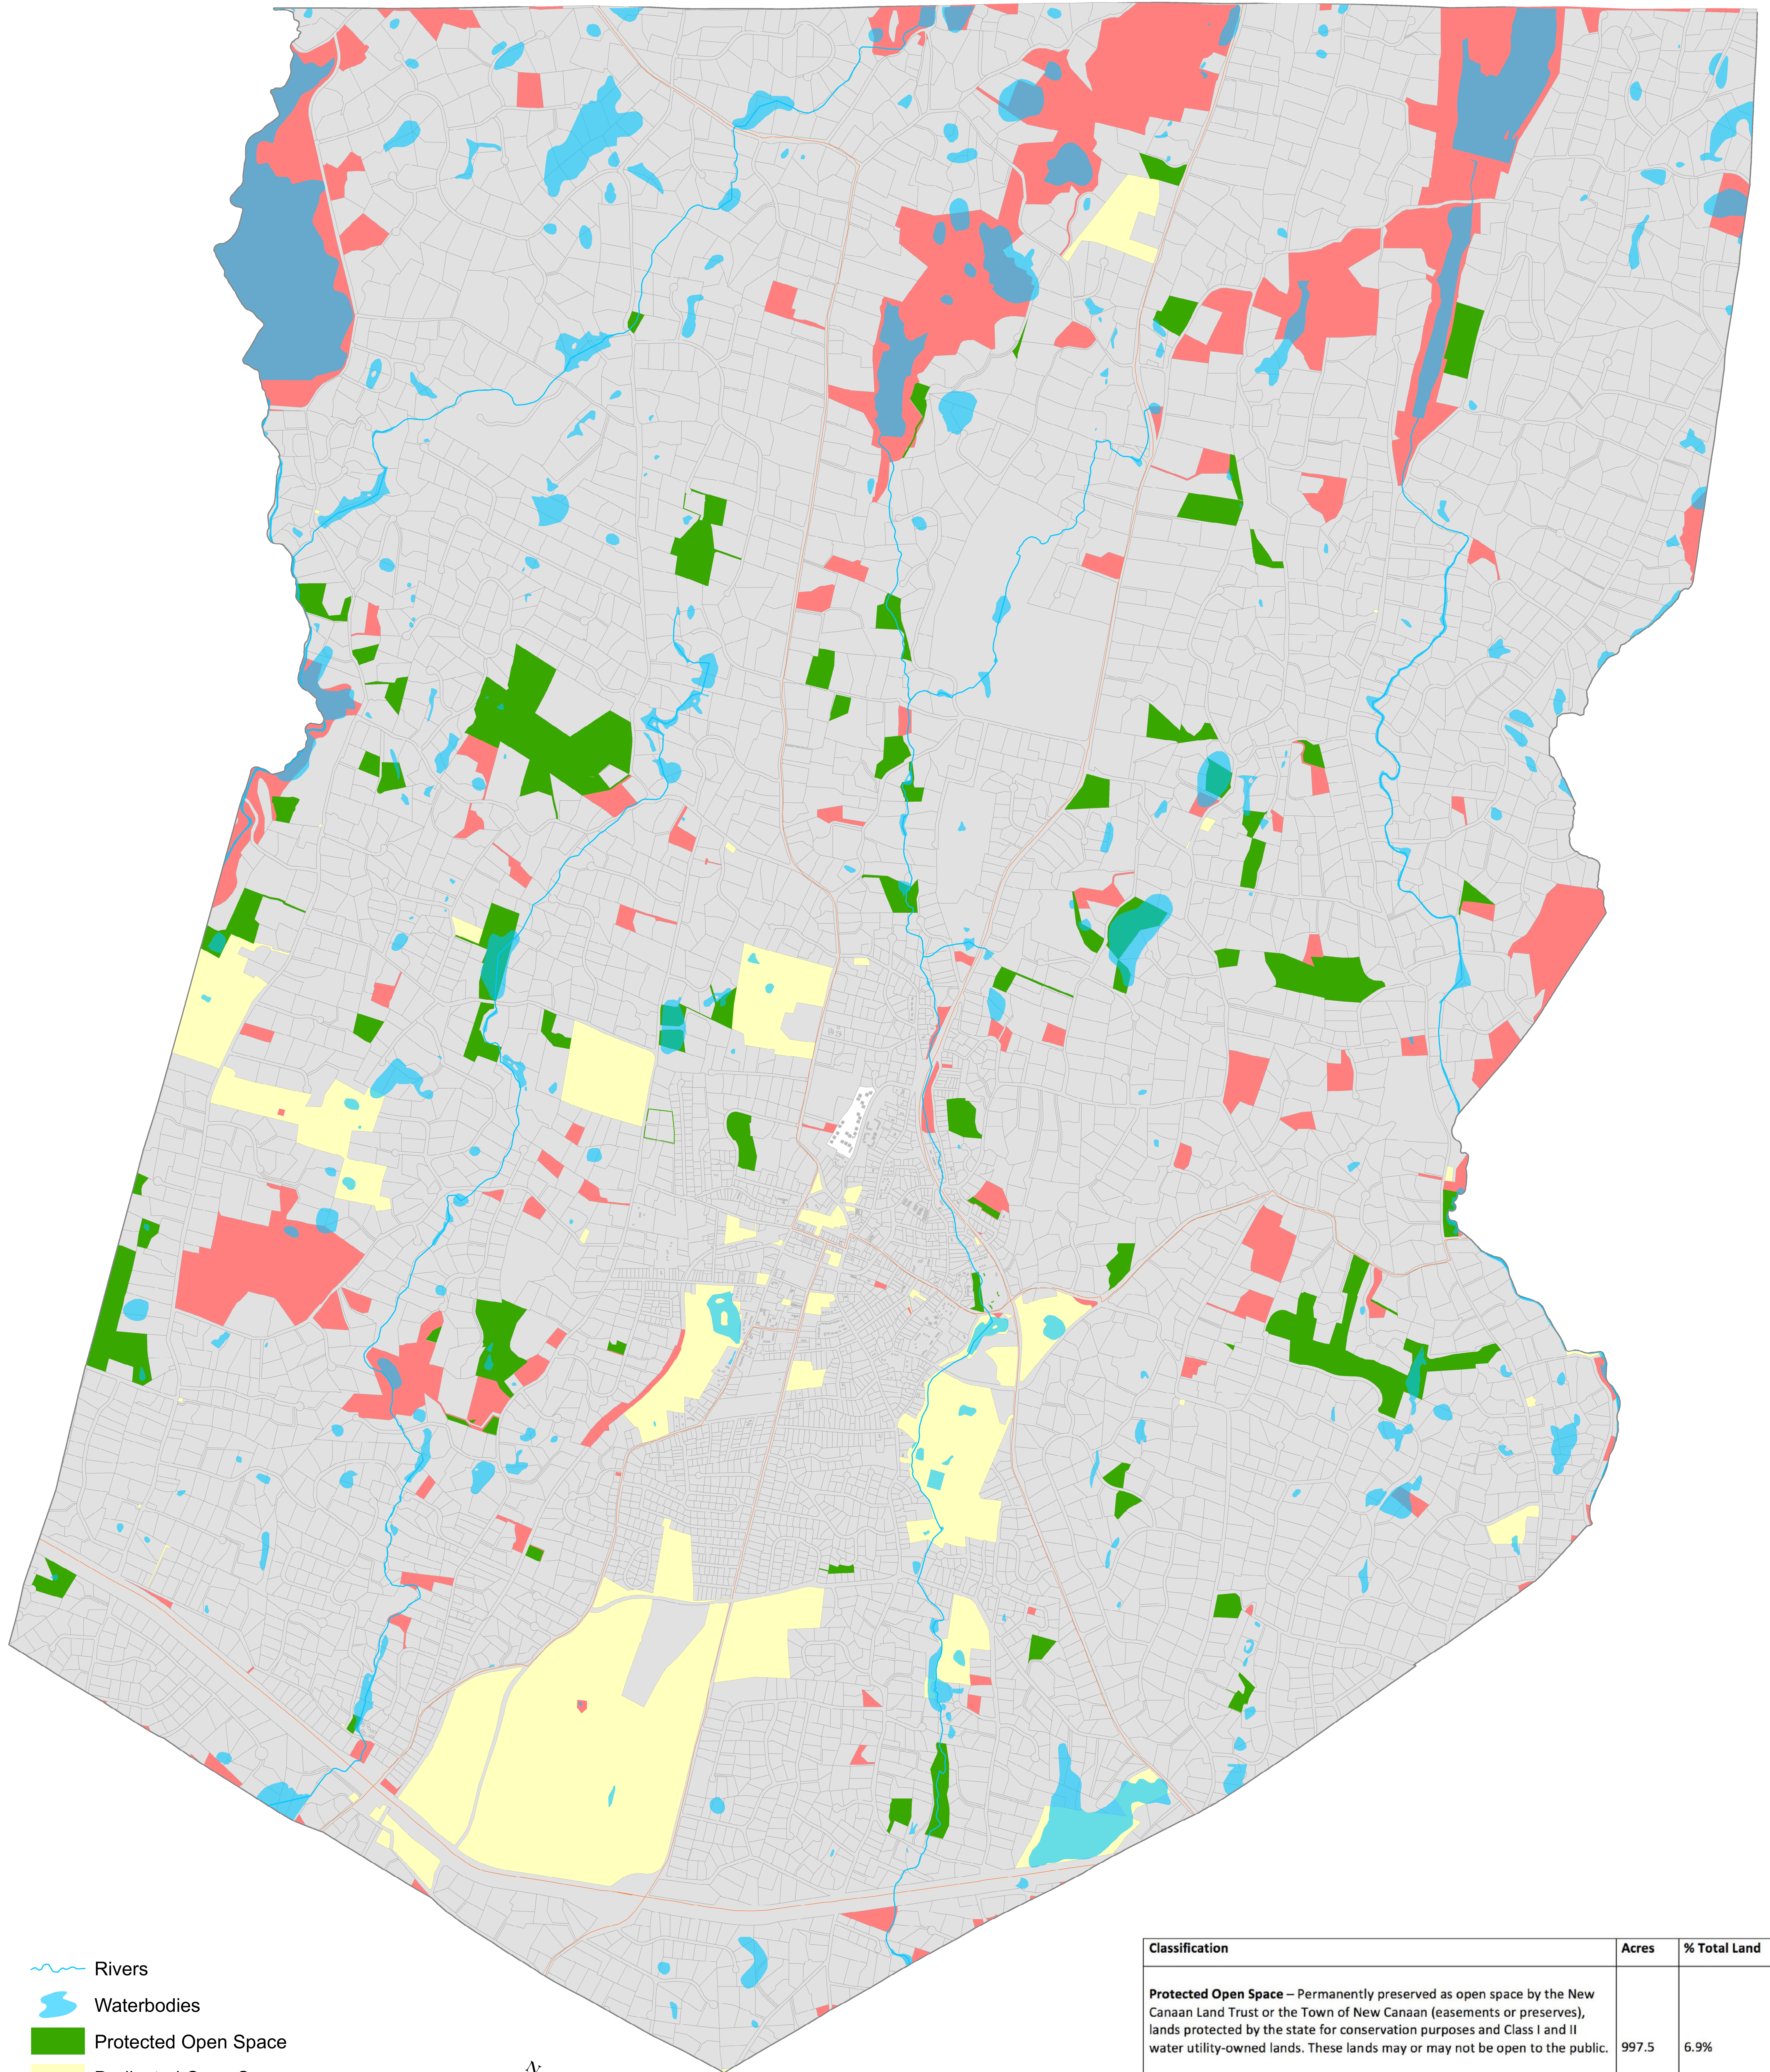

# Open Space New Canaan, CT

- Rivers
- Waterbodies
- Protected Open Space
- Dedicated Open Space
- Unsecured Open Space
- State Highways

-Prepared November 2017-

Classification	Acres	% Total Land
<b>Protected Open Space</b> – Permanently preserved as open space by the New Canaan Land Trust or the Town of New Canaan (easements or preserves), lands protected by the state for conservation purposes and Class I and II water utility-owned lands. These lands may or may not be open to the public.	997.5	6.9%
<b>Dedicated Open Space</b> –Town-owned lands and historic trust lands that are not permanently protected but are expected to remain as open space. This includes town-owned public parks.	776.6	5.4%
<b>Unsecured Open Space</b> – Privately-owned, town, state and water-utility lands that could be developed in the future.	570	3.9%

Total Acreage of Town of New Canaan: 14,397.55